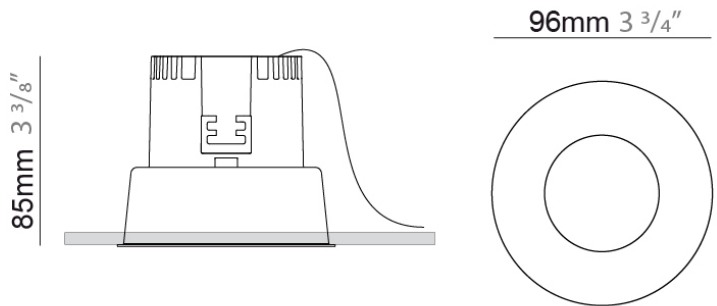

PROJECT
TYPE
NOTES
QUANTITY
DATE

DIXIT RA8 RECESSED

L5600421

GENERAL

Series: Dixit
Subseries: Dixit RA8
Brand: Ivela
Division: Architectural
Mounting Type: Recessed
Mounting Location: Ceiling
Subcategory: Downlight

PHYSICAL

Shape: Round
Diameter (mm): 96
Diameter (in): 3 3/4
Height (mm): 85
Height (in): 3 3/8
Min. Recessing Depth (mm): 125
Min. Recessing Depth (in): 4 15/16
Light Distribution: Direct
Weight (kg): 0.5
Weight (lbs): 1.1
Diffuser: Clear Polycarbonate
Fixture Finish: MWH
Fixture Material: Aluminum Die Cast
Cut-out Measurements: 92mm (3 5/8")

ELECTRICAL

Input Wattage Range: 1 - 9 W
Lamp Type: LED
Total Output Wattage (W): 6.5
Driver Included: No
Driver Location: Recessed Housing
Housing: See components
Constant Current (MA): 250

LED

Color Temperature (°K): 3000
CRI: >80 CRI
Lamp Life (hrs): 50000

OPTICAL

Reflector: 25

RATINGS AND CERTIFICATIONS

IP rating: IP44