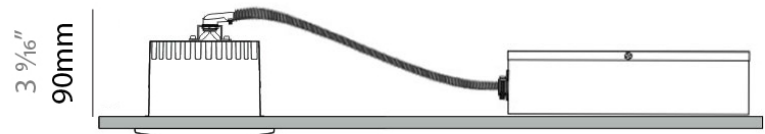

DIXIT RA8 RECESSED

L5600821

PROJECT	
TYPE	
NOTES	
QUANTITY	
DATE	

GENERAL

Series: Dixit
Subseries: Dixit RA8
Brand: Ivela
Division: Architectural
Mounting Type: Recessed
Mounting Location: Ceiling
Subcategory: Downlight

PHYSICAL

Shape: Round
Diameter (mm): 80
Diameter (in): 3 1/8
Height (mm): 50
Height (in): 1 15/16
Min. Recessing Depth (mm): 90
Min. Recessing Depth (in): 3 9/16
Light Distribution: Downlight
Weight (kg): 0.5
Weight (lbs): 1.1
Installation Requirement: Housing Required
Fixture Material: Aluminum

ELECTRICAL

Lamp Type: LED
Total Output Wattage (W): 6.5
Input Voltage (V): 120
Constant Current (MA): 350

LED

Color Temperature (°K): 3000
Max. Delivered Lumen (lm): 501
Nominal Lumen (lm): 550
CRI: >80 CRI
Lamp Life (hrs): 50000

OPTICAL

Optic°: 24

RATINGS AND CERTIFICATIONS

Certified By: Certified for North American Standards