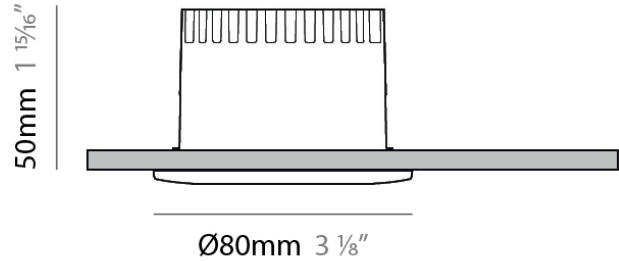

DIXIT RA8 RECESSED

L5600821

PROJECT	
TYPE	
NOTES	
QUANTITY	
DATE	

GENERAL

Series: Dixit
Subseries: Dixit RA8
Brand: Ivela
Division: Architectural
Mounting Type: Recessed
Mounting Location: Ceiling
Subcategory: Downlight

PHYSICAL

Shape: Round
Diameter (mm): 80
Diameter (in): 3 1/8
Height (mm): 50
Height (in): 1 15/16
Min. Recessing Depth (mm): 90
Min. Recessing Depth (in): 3 9/16
Light Distribution: Downlight
Weight (kg): 0.5
Weight (lbs): 1.1
Installation Requirement: Housing Required
Fixture Material: Aluminum

ELECTRICAL

Lamp Type: LED
Total Output Wattage (W): 6.5
Input Voltage (V): 120
Constant Current (MA): 350

LED

Color Temperature (°K): 3000
Max. Delivered Lumen (lm): 501
Nominal Lumen (lm): 550
CRI: >80 CRI
Lamp Life (hrs): 50000

OPTICAL

Optic°: 24

RATINGS AND CERTIFICATIONS

Certified By: Certified for North American Standards